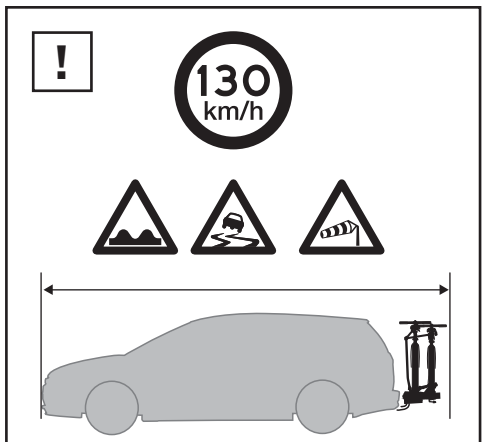

Thule One-Key System

- **544** (x4)
- **596** (x6)
- **588** (x8)
- **452** (x12)