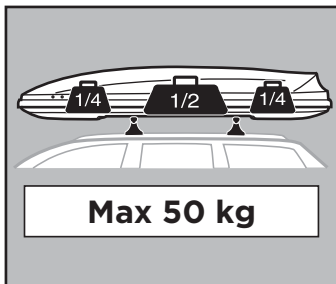

Pacific 100	10 kg
Pacific 200	13 kg
Pacific 500	13 kg
Pacific 600	12 kg
Pacific 700	15 kg
Pacific 780	15 kg

Thule One-Key System

544 (x4)

596 (x6)

588 (x8)

452 (x12)

1	2	3
4	5	6
7	8