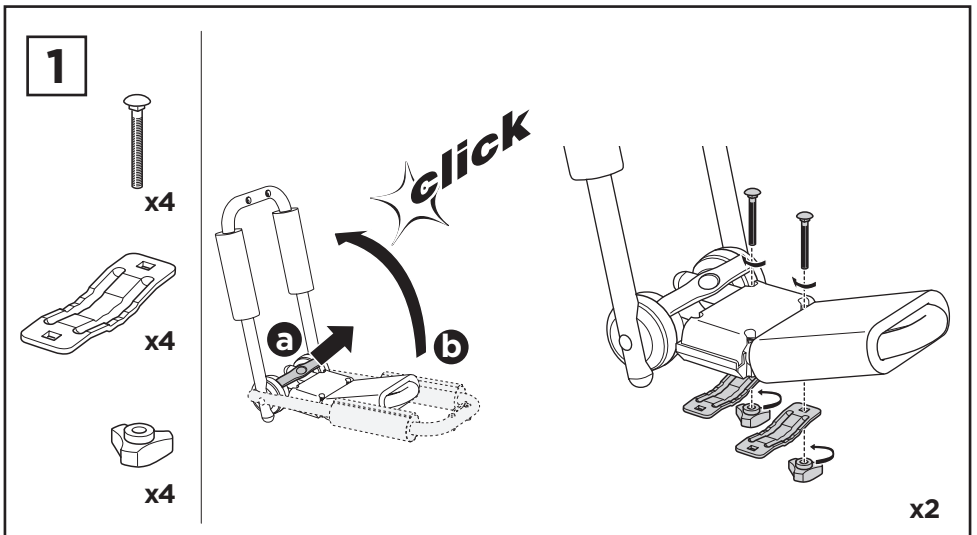

Thule Hull-a-port PRO 837

➤ Instructions

Kayak carrier

CITY CRASH

Complies with ISO norm

837000

C.20140305
501-7279-05

2