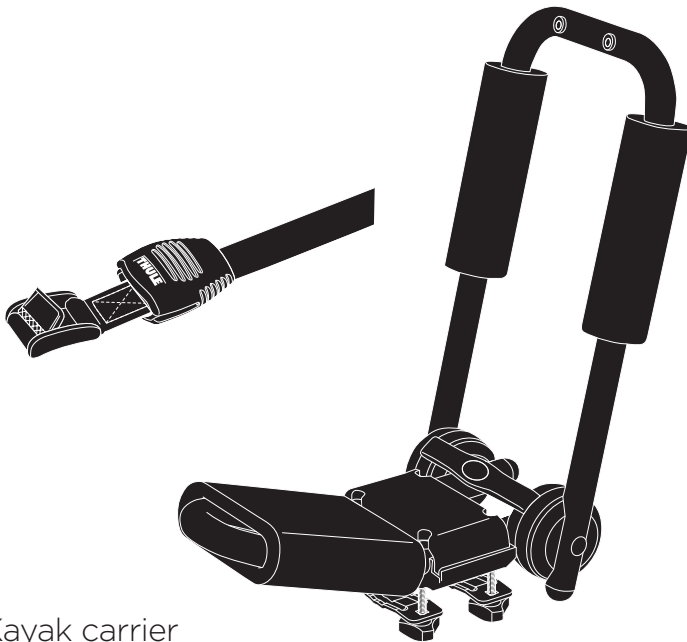

Thule Hull-a-port PRO 837

➤ Instructions

Kayak carrier

CITY CRASH

Complies with ISO norm

837000

C.20140305
501-7279-05

2