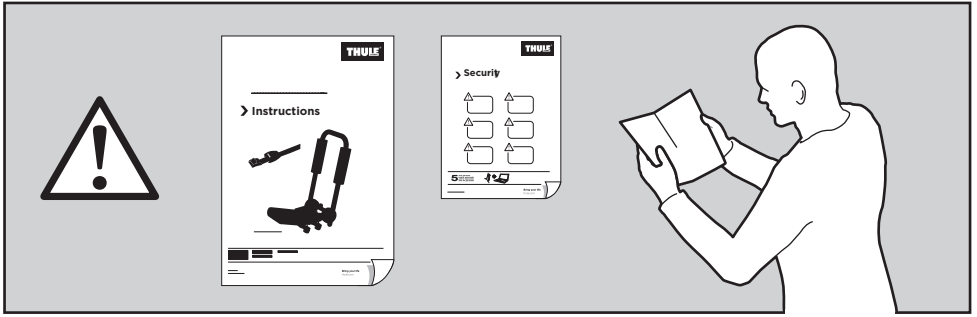

Thule Hull-a-port PRO 837

➤ Instructions

Kayak carrier

CITY CRASH

Complies with ISO norm

837000

C.20140305
501-7279-05

2