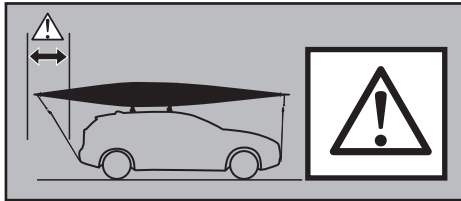

EN Accessories	UK Аксессуары	838 x2	841 x2		
DE Zubehör	BG Принадлежносты			855 x2	
FR Accessoires	CS Dopřloky				881 x2
NL Accessoires	SK Príslušenstvo				
IT Accessori	SL Dodatki				
ES Accesorios	HR/BiH Dodaci				
PT Acessórios	RO Accesorii				
SV Tillbehör	HU Tartozékok				
DK Tilbehør	EL Εξαρτήματα				
NE Tilbehør	TR Aksesuarlar				
FI Lisävarusteet	AR الملحقات				
ET Lisavarustus	HE אביזרים				
LV Piederumi	ZH 附件				
LT Priedai	JA アクセサリー				
PL Akcesoria	KO 액세서리				
RU Аксессуары	TH อุปกรณ์เสริม				

Thule One-Key System

544 (x4)
596 (x6)
588 (x8)
452 (x12)