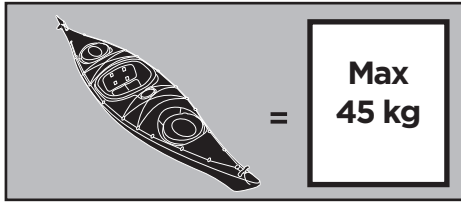

EN Accessories	UK Аксессуары	838 x2	841 x2		
DE Zubehör	BG Принадлежносты			855 x2	
FR Accessoires	CS Dopřloky				881 x2
NL Accessoires	SK Príslušenstvo				
IT Accessori	SL Dodatki				
ES Accesorios	HR/BiH Dodaci				
PT Acessórios	RO Accesorii				
SV Tillbehör	HU Tartozékok				
DK Tilbehør	EL Εξαρτήματα				
NE Tilbehør	TR Aksesuarlar				
FI Lisävarusteet	AR الملحقات				
ET Lisavarustus	HE אביזרים				
LV Piederumi	ZH 附件				
LT Priedai	JA アクセサリー				
PL Akcesoria	KO 액세서리				
RU Аксессуары	TH อุปกรณ์เสริม				

Thule One-Key System

544 (x4)
596 (x6)
588 (x8)
452 (x12)