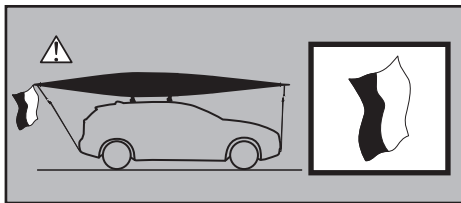

EN Accessories	UK Аксессуары	838 x2	841 x2		
DE Zubehör	BG Принадлежносты			855 x2	
FR Accessoires	CS Dopřloky				881 x2
NL Accessoires	SK Príslušenstvo				
IT Accessori	SL Dodatki				
ES Accesorios	HR/BiH Dodaci				
PT Acessórios	RO Accesorii				
SV Tillbehör	HU Tartozékok				
DK Tilbehør	EL Εξαρτήματα				
NE Tilbehør	TR Aksesuarlar				
FI Lisävarusteet	AR الملحقات				
ET Lisavarustus	HE אביזרים				
LV Piederumi	ZH 附件				
LT Priedai	JA アクセサリー				
PL Akcesoria	KO 액세서리				
RU Аксессуары	TH อุปกรณ์เสริม				

Thule One-Key System

544 (x4)
596 (x6)
588 (x8)
452 (x12)