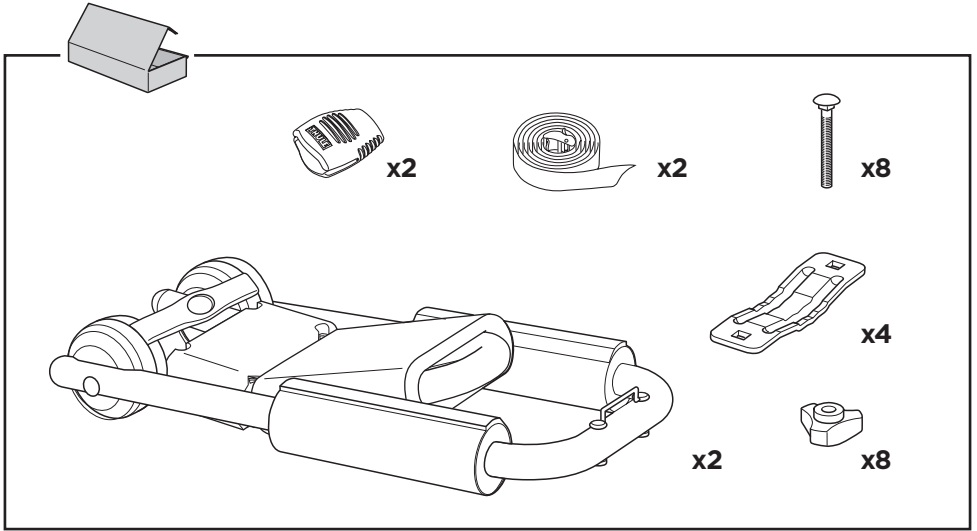

Thule Hull-a-port PRO 837

➤ Instructions

Kayak carrier

CITY CRASH

Complies with ISO norm

837000

C.20140305
501-7279-05

2