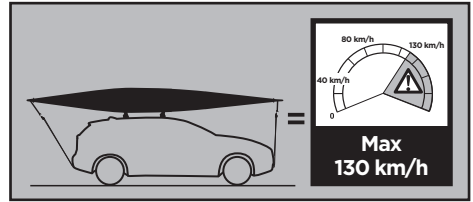

EN Accessories	UK Аксессуары	838 x2	841 x2		
DE Zubehör	BG Принадлежносты			855 x2	
FR Accessoires	CS Dopřloky				881 x2
NL Accessoires	SK Príslušenstvo				
IT Accessori	SL Dodatki				
ES Accesorios	HR/BiH Dodaci				
PT Acessórios	RO Accesorii				
SV Tillbehör	HU Tartozékok				
DK Tilbehør	EL Εξαρτήματα				
NE Tilbehør	TR Aksesuarlar				
FI Lisävarusteet	AR الملحقات				
ET Lisavarustus	HE אביזרים				
LV Piederumi	ZH 附件				
LT Priedai	JA アクセサリー				
PL Akcesoria	KO 액세서리				
RU Аксессуары	TH อุปกรณ์เสริม				

Thule One-Key System

544 (x4)
596 (x6)
588 (x8)
452 (x12)