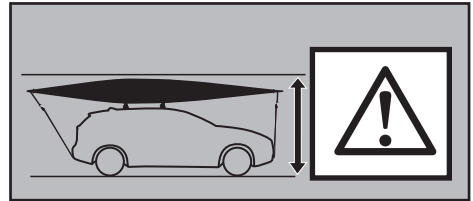

EN Accessories	UK Аксессуары	838 x2	841 x2		
DE Zubehör	BG Принадлежносты			855 x2	
FR Accessoires	CS Dopřloky				881 x2
NL Accessoires	SK Príslušenstvo				
IT Accessori	SL Dodatki				
ES Accesorios	HR/BiH Dodaci				
PT Acessórios	RO Accesorii				
SV Tillbehör	HU Tartozékok				
DK Tilbehør	EL Εξαρτήματα				
NE Tilbehør	TR Aksesuarlar				
FI Lisävarusteet	AR الملحقات				
ET Lisavarustus	HE אביזרים				
LV Piederumi	ZH 附件				
LT Priedai	JA アクセサリー				
PL Akcesoria	KO 액세서리				
RU Аксессуары	TH อุปกรณ์เสริม				

Thule One-Key System

544 (x4)
596 (x6)
588 (x8)
452 (x12)