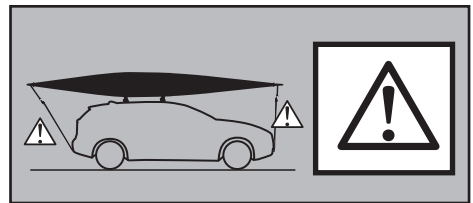

EN Accessories	UK Аксессуары	838 x2	841 x2		
DE Zubehör	BG Принадлежносты			855 x2	
FR Accessoires	CS Dopřloky				881 x2
NL Accessoires	SK Príslušenstvo				
IT Accessori	SL Dodatki				
ES Accesorios	HR/BiH Dodaci				
PT Acessórios	RO Accesorii				
SV Tillbehör	HU Tartozékok				
DK Tilbehør	EL Εξαρτήματα				
NE Tilbehør	TR Aksesuarlar				
FI Lisävarusteet	AR الملحقات				
ET Lisavarustus	HE אביזרים				
LV Piederumi	ZH 附件				
LT Priedai	JA アクセサリー				
PL Akcesoria	KO 액세서리				
RU Аксессуары	TH อุปกรณ์เสริม				

Thule One-Key System

544 (x4)
596 (x6)
588 (x8)
452 (x12)