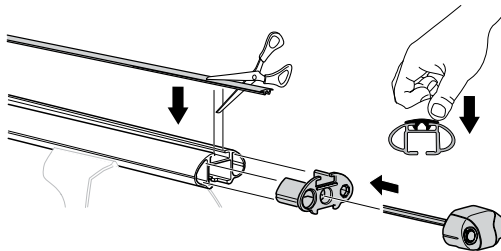

1

753/460R

460