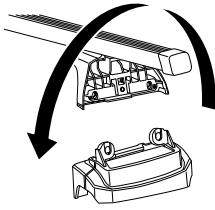

3

16 mm x 8

i

GB Only a few turns
D Nur wenige Umdrehungen
F Quelques tours uniquement
NL Slechts enkele slagen
I Solo qualche giro
E Sólo algunas vueltas
PT Noções básicas
S Endast några varv
FIN Vain muutama kierros

EST Ainult mõni pööre
LAT Tikai dažī apgrīzieni
LIT Tik keli pasukimai
PL Wystarczy kilka obrotów
RU Достаточно нескольких оборотов
CZ Pouze několik otáček
SK Len niekoľko otáčok
SLO Le nekaj obratov

HR Samo nekoliko okreta
HU Csak néhány fordítás
GR Μόνο μερικές στροφές
TR Yalnız birkaç kez çevirm
中文 只有几个转向
한국어 두 세번만
日本語 数回転のみ
ไทย หมุนเพียงไม่กี่รอบ