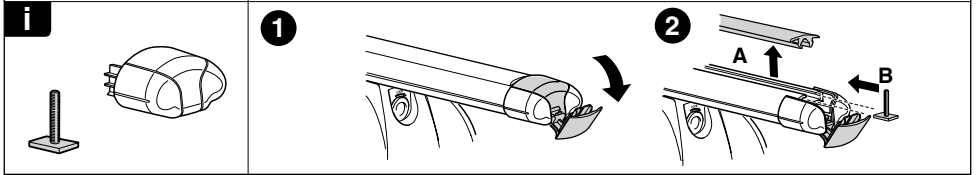

THULE
SWEDEN
**ONE
KEY
SYSTEM**

- 544 (x4)
- 596 (x6)
- 588 (x8)
- NA 510 (x10)
- EUR 452 (x12)

WW ▶ Thule Sweden AB, Box 69, 330 33 Hillerstorp, SWEDEN
NA ▶ Thule Inc., 42 Silvermine Road, Seymour, Connecticut 06483, USA

info@thule.com
customer.service@thule.com

www.thule.com

506-3097-01