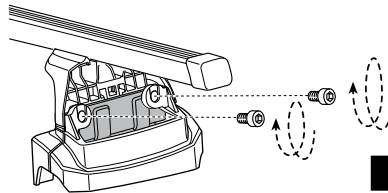

3

16 mm x 8

i

GB Only a few turns
D Nur wenige Umdrehungen
F Quelques tours uniquement
NL Slechts enkele slagen
I Solo qualche giro
E Sólo algunas vueltas
PT Noções básicas
S Endast några varv
FIN Vain muutama kierros

EST Ainult mõni pööre
LAT Tikai dažī apgrīzieni
LIT Tik keli pasukimai
PL Wystarczy kilka obrotów
RU Достаточно нескольких оборотов
CZ Pouze několik otáček
SK Len niekoľko otáčok
SLO Le nekaj obratov

HR Samo nekoliko okreta
HU Csak néhány fordítás
GR Μόνο μερικές στροφές
TR Yalnız birkaç kez çevirm
中文 只有几个转向
한국어 두 세번만
日本語 数回転のみ
ไทย หมุนเพียงไม่กี่รอบ