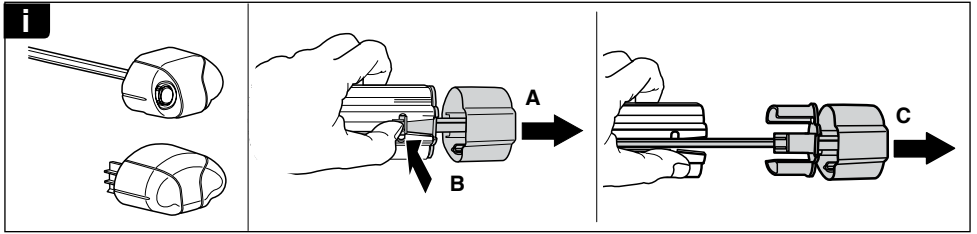

THULE
SWEDEN
**ONE
KEY
SYSTEM**

- 544 (x4)
- 596 (x6)
- 588 (x8)
- NA 510 (x10)
- EUR 452 (x12)

WW ▶ Thule Sweden AB, Box 69, 330 33 Hillerstorp, SWEDEN
NA ▶ Thule Inc., 42 Silvermine Road, Seymour, Connecticut 06483, USA

info@thule.com
customer.service@thule.com

www.thule.com

506-3097-01