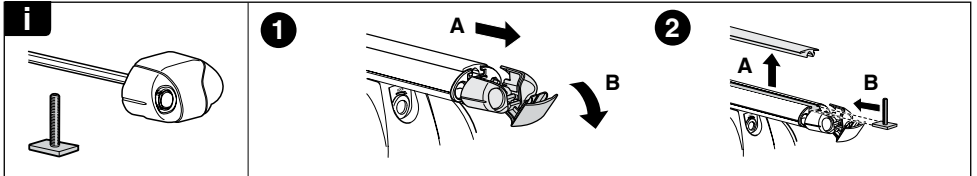

THULE
SWEDEN
**ONE
KEY
SYSTEM**

- 544 (x4)
- 596 (x6)
- 588 (x8)
- NA 510 (x10)
- EUR 452 (x12)

WW ▶ Thule Sweden AB, Box 69, 330 33 Hillerstorp, SWEDEN
NA ▶ Thule Inc., 42 Silvermine Road, Seymour, Connecticut 06483, USA

info@thule.com
customer.service@thule.com

www.thule.com

506-3097-01