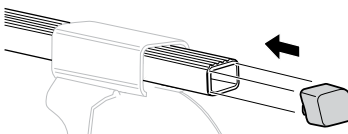

1

753/460R

460