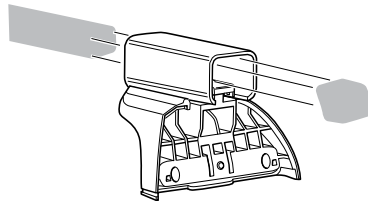

1

753/460R

460