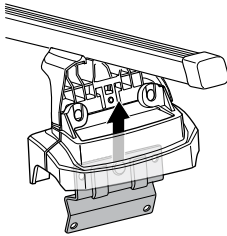

3

16 mm x 8

i

GB Only a few turns
D Nur wenige Umdrehungen
F Quelques tours uniquement
NL Slechts enkele slagen
I Solo qualche giro
E Sólo algunas vueltas
PT Noções básicas
S Endast några varv
FIN Vain muutama kierros

EST Ainult mõni pööre
LAT Tikai dažī apgrīzieni
LIT Tik keli pasukimai
PL Wystarczy kilka obrotów
RU Достаточно нескольких оборотов
CZ Pouze několik otáček
SK Len niekoľko otáčok
SLO Le nekaj obratov

HR Samo nekoliko okreta
HU Csak néhány fordítás
GR Μόνο μερικές στροφές
TR Yalnız birkaç kez çevirm
中文 只有几个转向
한국어 두 세번만
日本語 数回転のみ
ไทย หมุนเพียงไม่กี่รอบ