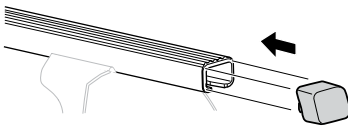

Kit 3097

JEEP Compass, 5-dr SUV, 11-

This Kit is only for vehicles with fixpoint mounting.

460R
753

460

38 x 1
41 x 1

39 x 1
02 x 4

40 x 1

50030 x 8
x 1

Kit

753

460R

460

1

753/460R

460