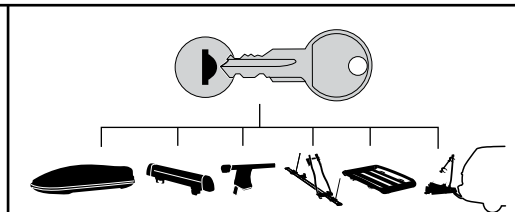

THULE
SWEDEN
**ONE
KEY
SYSTEM**