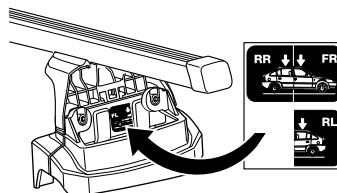

i

GB Only a few turns
D Nur wenige Umdrehungen
F Quelques tours uniquement
NL Slechts enkele slagen
I Solo qualche giro
E Sólo algunas vueltas
PT Noções básicas
S Endast några varv
FIN Vain muutama kierros

EST Ainult mõni pööre
LAT Tikai dažī apgrīzieni
LIT Tik keli pasukimai
PL Wystarczy kilka obrotów
RU Достаточно нескольких оборотов
CZ Pouze několik otáček
SK Len niekoľko otáčok
SLO Le nekaj obratov

HR Samo nekoliko okreta
HU Csak néhány fordítás
GR Μόνο μερικές στροφές
TR Yalnız birkaç kez çevirm
中文 只有几个转向
한국어 두 세번만
日本語 数回転のみ
ไทย หมุนเพียงไม่กี่รอบ