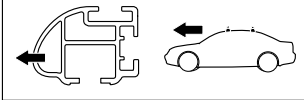

3

16 mm x 8

i

GB Only a few turns
D Nur wenige Umdrehungen
F Quelques tours uniquement
NL Slechts enkele slagen
I Solo qualche giro
E Sólo algunas vueltas
PT Noções básicas
S Endast några varv
FIN Vain muutama kierros

EST Ainult mõni pööre
LAT Tikai dažī apgrīzieni
LIT Tik keli pasukimai
PL Wystarczy kilka obrotów
RU Достаточно нескольких оборотов
CZ Pouze několik otáček
SK Len niekoľko otáčok
SLO Le nekaj obratov

HR Samo nekoliko okreta
HU Csak néhány fordítás
GR Μόνο μερικές στροφές
TR Yalnız birkaç kez çevirm
中文 只有几个转向
한국어 두 세번만
日本語 数回転のみ
ไทย หมุนเพียงไม่กี่รอบ