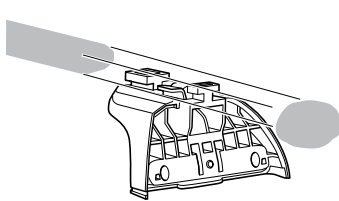

1

753/460R

460