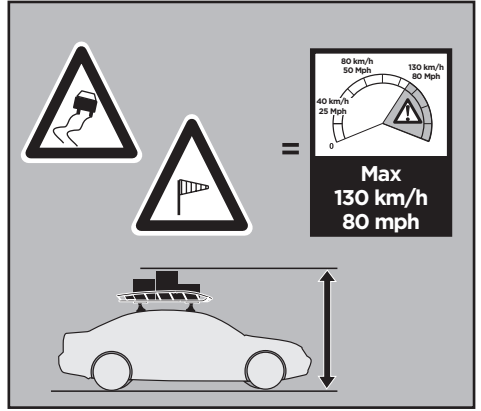

THULE AeroBar/
Rapid Aero

THULE SlideBar

THULE ProBar

THULE SquareBar