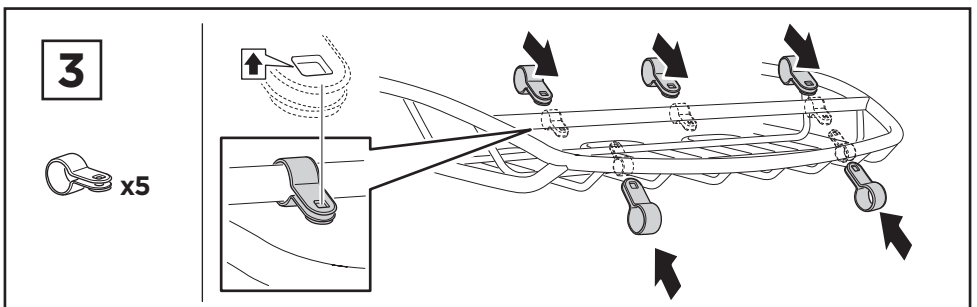

Thule Canyon XT 859XT

> Instructions

Carrier Basket

CITY CRASH
Complies with ISO norm

THULE WingBar/
AeroBlade

THULE AeroBar/
Rapid Aero

THULE SlideBar

THULE ProBar

THULE SquareBar

6a

 x4
  x4
  x4

Max 1/2" / 12 mm

Max 7/8" / 22 mm

**6b**

 x4
  x4
  x4
 $\varnothing 12$
  x8
  x8

Max 3 1/2" / 90 mm