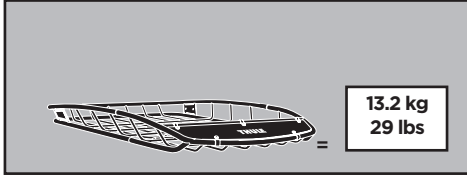

Thule Canyon XT 859XT

> Instructions

Carrier Basket

CITY CRASH
Complies with ISO norm

THULE WingBar/
AeroBlade

THULE AeroBar/
Rapid Aero

THULE SlideBar

THULE ProBar

THULE SquareBar

6a

 x4
  x4
  x4

Max 1/2" / 12 mm

Max 7/8" / 22 mm

**6b**

 x4
  x4
  x4
 $\varnothing 12$
  x8
  x8

Max 3 1/2" / 90 mm

1 5/8"
40 mm

Min 5/8" / 15 mm
Max 1" / 25 mm

Max 3 1/2" / 90 mm

2"
50 mm

Min 1" / 25 mm
Max 1 3/8" / 35 mm

Max 3 1/2" / 90 mm

2 3/8"
60 mm

Min 1 3/8" / 35 mm
Max 1 3/4" / 45 mm