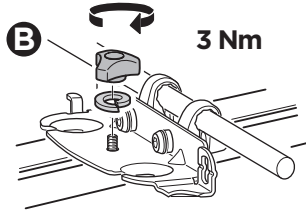

THULE SquareBar

6a

 x4
  x4
  x4

Max 1/2" / 12 mm

Max 7/8" / 22 mm

**6b**

 x4
  x4
  x4
 $\varnothing 12$
  x8
  x8

Max 3 1/2" / 90 mm

1 5/8"
40 mm

Min 5/8" / 15 mm
Max 1" / 25 mm

Max 3 1/2" / 90 mm

2"
50 mm

Min 1" / 25 mm
Max 1 3/8" / 35 mm

Max 3 1/2" / 90 mm

2 3/8"
60 mm

Min 1 3/8" / 35 mm
Max 1 3/4" / 45 mm