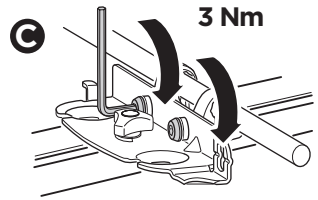

THULE SquareBar

6a

 x4
  x4
  x4

Max 1/2" / 12 mm

Max 7/8" / 22 mm

**6b**

 x4
  x4
  x4
 $\varnothing 12$
  x8
  x8

Max 3 1/2" / 90 mm

1 5/8"
40 mm

Min 5/8" / 15 mm
Max 1" / 25 mm

Max 3 1/2" / 90 mm

2"
50 mm

Min 1" / 25 mm
Max 1 3/8" / 35 mm

Max 3 1/2" / 90 mm

2 3/8"
60 mm

Min 1 3/8" / 35 mm
Max 1 3/4" / 45 mm