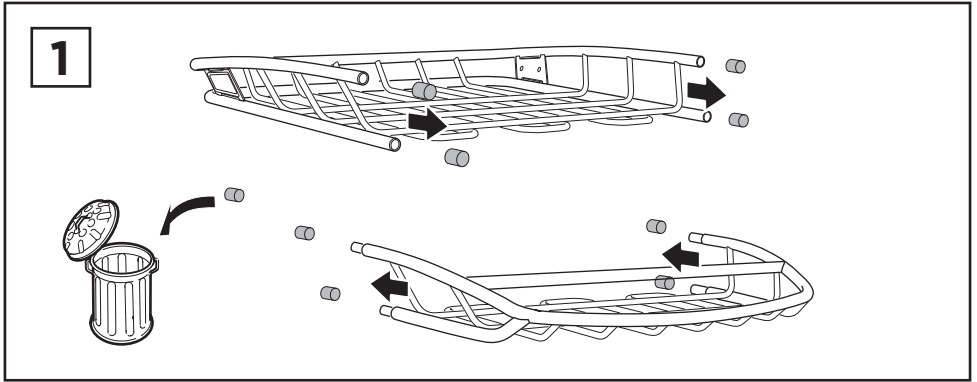

Thule Canyon XT 859XT

> Instructions

Carrier Basket

CITY CRASH
Complies with ISO norm

THULE WingBar/
AeroBlade

THULE AeroBar/
Rapid Aero

THULE SlideBar

THULE ProBar

THULE SquareBar

6a

 x4
  x4
  x4

Max 1/2" / 12 mm

Max 7/8" / 22 mm

**6b**

 x4
  x4
  x4
 $\varnothing 12$
  x8
  x8

Max 3 1/2" / 90 mm