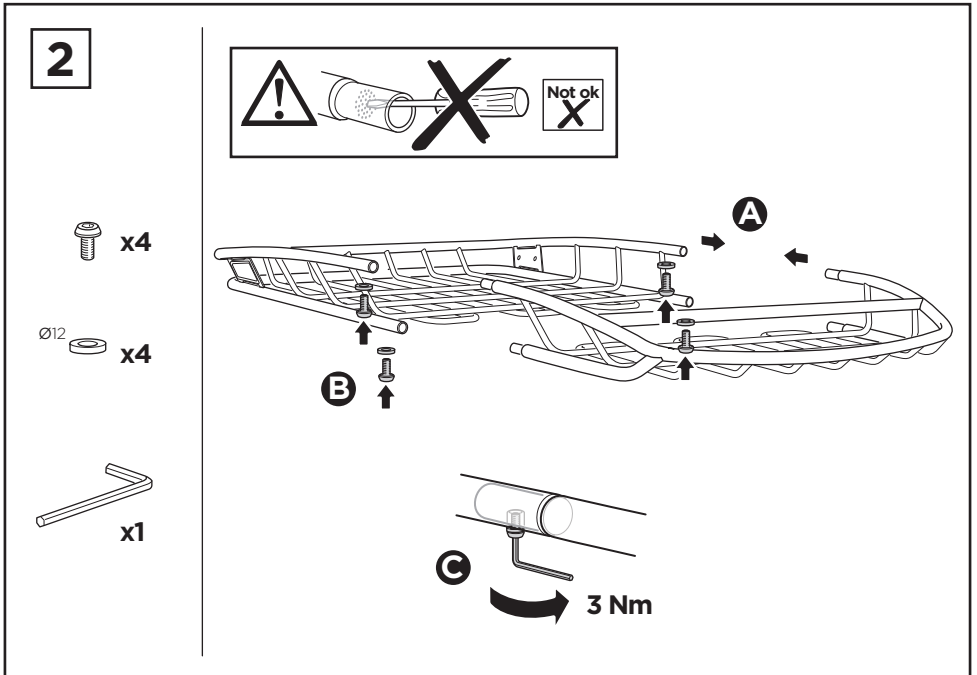

Thule Canyon XT 859XT

> Instructions

Carrier Basket

CITY CRASH
Complies with ISO norm

THULE WingBar/
AeroBlade

THULE AeroBar/
Rapid Aero

THULE SlideBar

THULE ProBar

THULE SquareBar

6a

 x4
  x4
  x4

Max 1/2" / 12 mm

Max 7/8" / 22 mm

**6b**

 x4
  x4
  x4
 $\varnothing 12$
  x8
  x8

Max 3 1/2" / 90 mm

1 5/8"
40 mm

Min 5/8" / 15 mm
Max 1" / 25 mm

Max 3 1/2" / 90 mm

2"
50 mm

Min 1" / 25 mm
Max 1 3/8" / 35 mm

Max 3 1/2" / 90 mm

2 3/8"
60 mm

Min 1 3/8" / 35 mm
Max 1 3/4" / 45 mm