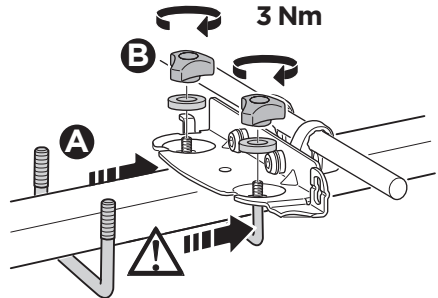

THULE SquareBar

6a

 x4
  x4
  x4

Max 1/2" / 12 mm

Max 7/8" / 22 mm

**6b**

 x4
  x4
  x4
 $\varnothing 12$
  x8
  x8

Max 3 1/2" / 90 mm

1 5/8"
40 mm

Min 5/8" / 15 mm
Max 1" / 25 mm

Max 3 1/2" / 90 mm

2"
50 mm

Min 1" / 25 mm
Max 1 3/8" / 35 mm

Max 3 1/2" / 90 mm

2 3/8"
60 mm

Min 1 3/8" / 35 mm
Max 1 3/4" / 45 mm