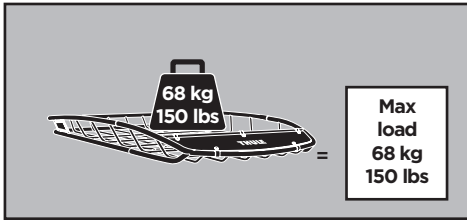

Thule Canyon XT 859XT

> Instructions

Carrier Basket

CITY CRASH
Complies with ISO norm

THULE WingBar/
AeroBlade

THULE AeroBar/
Rapid Aero

THULE SlideBar

THULE ProBar

THULE SquareBar

6a

 x4
  x4
  x4

Max 1/2" / 12 mm

Max 7/8" / 22 mm

**6b**

 x4
  x4
  x4
 $\varnothing 12$
  x8
  x8

Max 3 1/2" / 90 mm