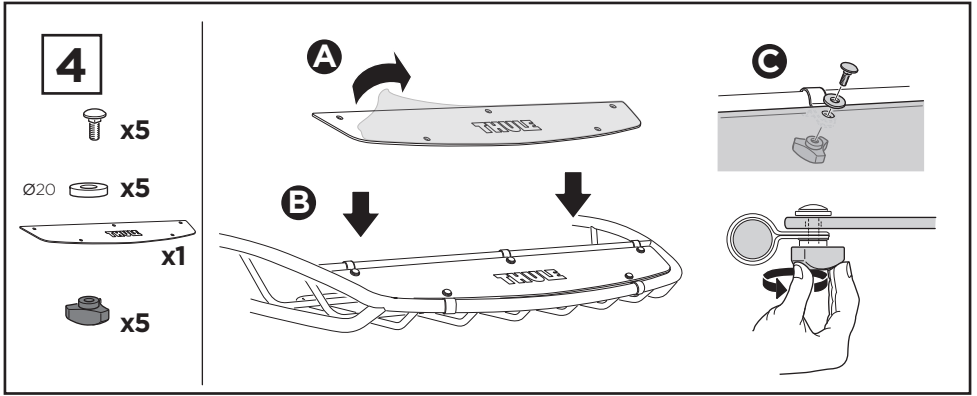

Thule Canyon XT 859XT

> Instructions

Carrier Basket

CITY CRASH
Complies with ISO norm

THULE WingBar/
AeroBlade

THULE AeroBar/
Rapid Aero

THULE SlideBar

THULE ProBar

THULE SquareBar

6a

 x4
  x4
  x4

Max 1/2" / 12 mm

Max 7/8" / 22 mm

**6b**

 x4
  x4
  x4
 $\varnothing 12$
  x8
  x8

Max 3 1/2" / 90 mm