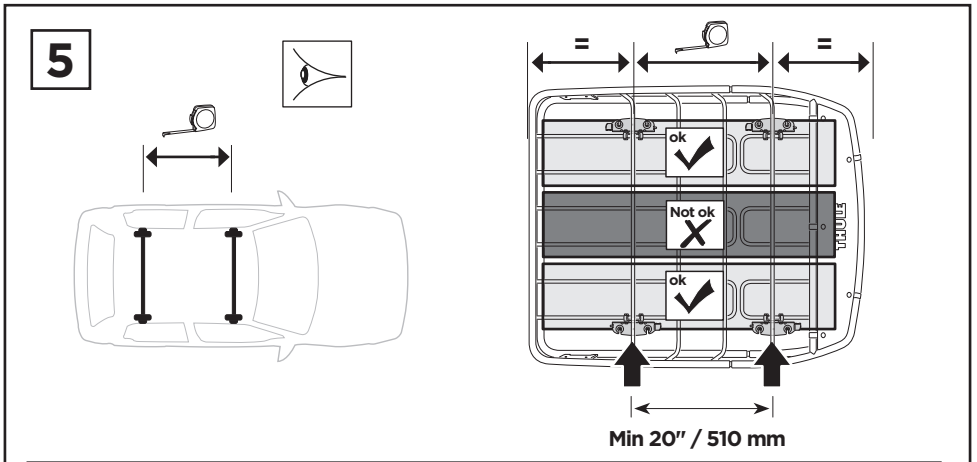

Thule Canyon XT 859XT

> Instructions

Carrier Basket

CITY CRASH
Complies with ISO norm

THULE WingBar/
AeroBlade

THULE AeroBar/
Rapid Aero

THULE SlideBar

THULE ProBar

THULE SquareBar

6a

 x4
  x4
  x4

Max 1/2" / 12 mm

Max 7/8" / 22 mm

**6b**

 x4
  x4
  x4
 $\varnothing 12$
  x8
  x8

Max 3 1/2" / 90 mm