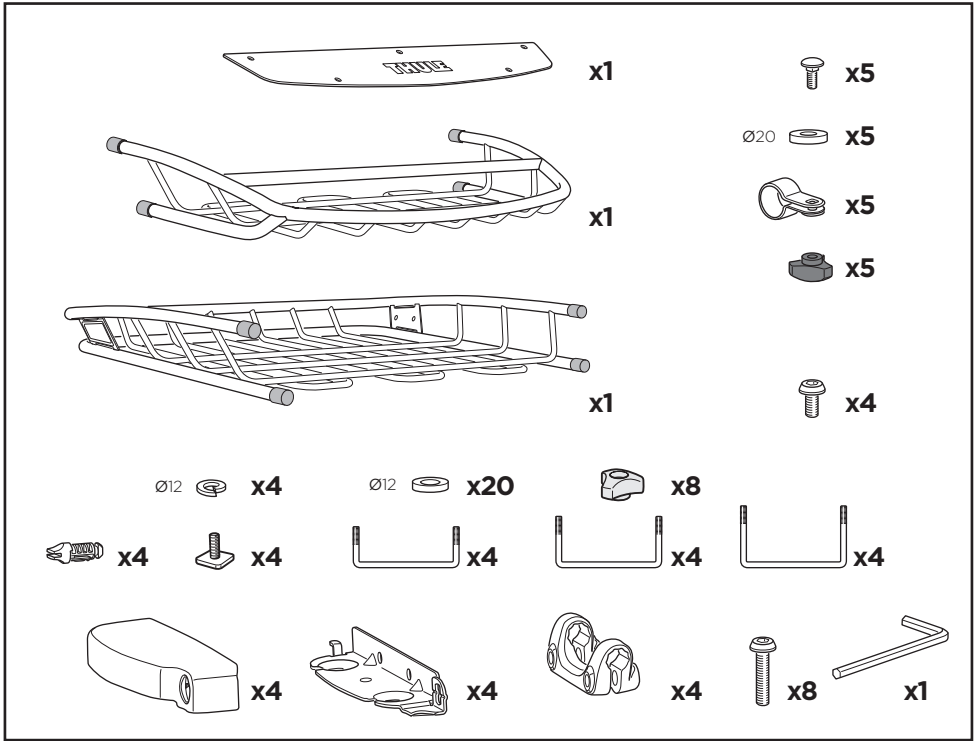

Thule Canyon XT 859XT

> Instructions

Carrier Basket

CITY CRASH
Complies with ISO norm

THULE WingBar/
AeroBlade

THULE AeroBar/
Rapid Aero

THULE SlideBar

THULE ProBar

THULE SquareBar

6a

 x4
  x4
  x4

Max 1/2" / 12 mm

Max 7/8" / 22 mm

**6b**

 x4
  x4
  x4
 $\varnothing 12$
  x8
  x8

Max 3 1/2" / 90 mm

1 5/8"
40 mm

Min 5/8" / 15 mm
Max 1" / 25 mm

Max 3 1/2" / 90 mm

2"
50 mm

Min 1" / 25 mm
Max 1 3/8" / 35 mm

Max 3 1/2" / 90 mm

2 3/8"
60 mm

Min 1 3/8" / 35 mm
Max 1 3/4" / 45 mm