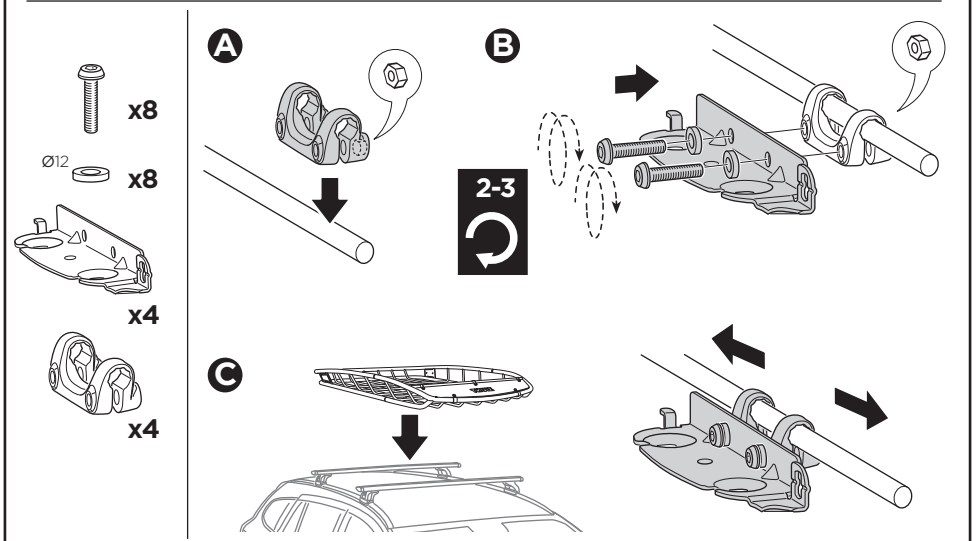

Thule Canyon XT 859XT

> Instructions

Carrier Basket

CITY CRASH
Complies with ISO norm

THULE WingBar/
AeroBlade

THULE AeroBar/
Rapid Aero

THULE SlideBar

THULE ProBar

THULE SquareBar

6a

 x4
  x4
  x4

Max 1/2" / 12 mm

Max 7/8" / 22 mm

**6b**

 x4
  x4
  x4
 $\varnothing 12$
  x8
  x8

Max 3 1/2" / 90 mm