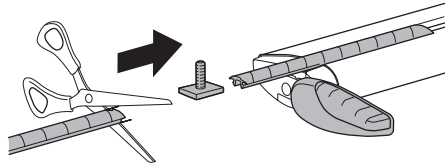

Thule Canyon XT 859XT

> Instructions

Carrier Basket

CITY CRASH
Complies with ISO norm

THULE WingBar/
AeroBlade

THULE AeroBar/
Rapid Aero

THULE SlideBar

THULE ProBar

THULE SquareBar

6a

 x4
  x4
  x4

Max 1/2" / 12 mm

Max 7/8" / 22 mm

**6b**

 x4
  x4
  x4
 $\varnothing 12$
  x8
  x8

Max 3 1/2" / 90 mm

1 5/8"
40 mm

Min 5/8" / 15 mm
Max 1" / 25 mm

Max 3 1/2" / 90 mm

2"
50 mm

Min 1" / 25 mm
Max 1 3/8" / 35 mm

Max 3 1/2" / 90 mm

2 3/8"
60 mm

Min 1 3/8" / 35 mm
Max 1 3/4" / 45 mm