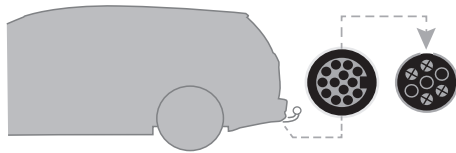

9906

**7-zu-13 pol Adapter
7-to-13 pin Adapter**

9907

**13-zu-7 pol Adapter
13-to-7 pin Adapter**

9261

**Vierte Fahrrad Adapter
4th Bike Adapter**

9241

**Ersatzrad Adapter
Spare Wheel Adapter**

9762

**Neutrales kennzeichen
Temporary registration plate**

9904

**3. Bremsleuchte 13-pin
3rd Brake-light 13-pin**

Thule One-Key System

544 x4
596 x6
588 x8
452 x12