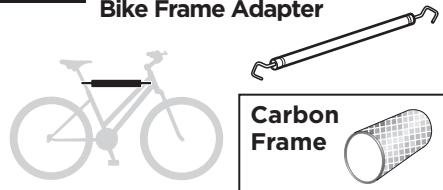

982

Rahmenadapter
Bike Frame Adapter