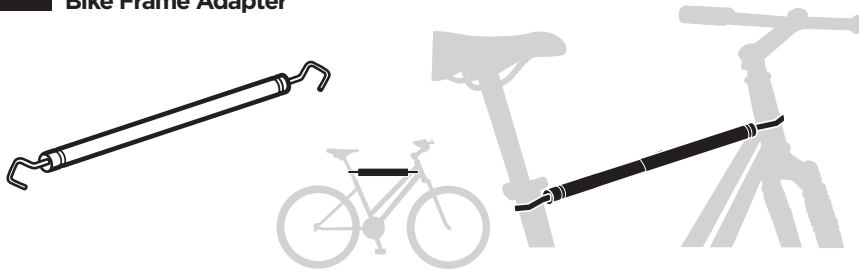

982 Bike Frame Adapter