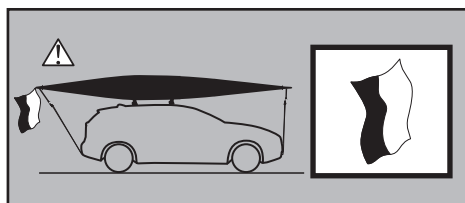

EN Accessories	UK Аксессуары
DE Zubehör	BG Принадлежности
FR Accessoires	CS Dopřloky
NL Accessoires	SK Príslušenstvo
IT Accessori	SL Dodatki
ES Accesorios	HR/BiH Dodaci
PT Acessórios	RO Accesorii
SV Tillbehör	HU Tartozékok
DK Tilbehør	EL Εξαρτήματα
NO Tilbehør	TR Aksesuarlar
FI Lisävarusteet	AR الملحقات
ET Lisavarustus	HE אביזרים
LV Piederumi	ZH 附件
LT Priedai	JA アクセサリー
PL Akcesoria	KO 액세서리
RU Аксессуары	TH อุปกรณ์เสริม