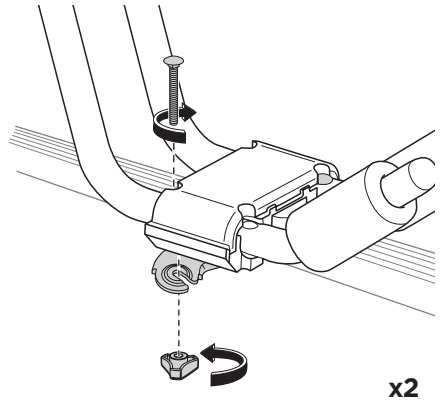

# ➤ Instructions

Kayak carrier

**CITY CRASH**

Complies with ISO norm

**835101**

C.20140820

501-6769-11

**2**