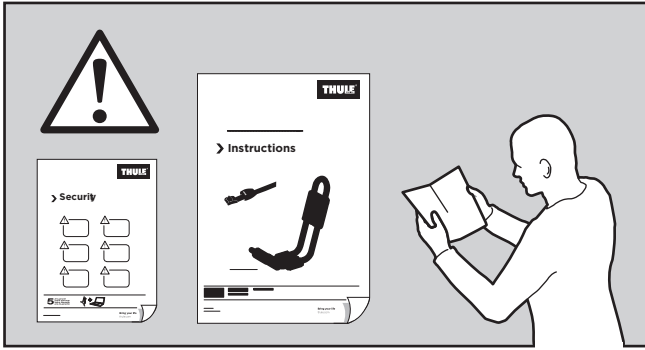

# ➤ Instructions

Kayak carrier

**CITY CRASH**

Complies with ISO norm

**835101**

C.20140820

501-6769-11

**2**