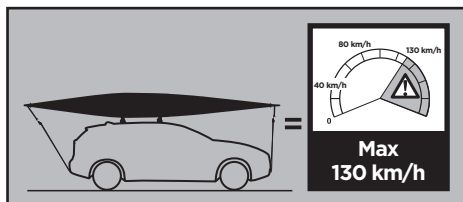

EN Accessories	UK Аксессуары
DE Zubehör	BG Принадлежности
FR Accessoires	CS Dopřloky
NL Accessoires	SK Príslušenstvo
IT Accessori	SL Dodatki
ES Accesorios	HR/BiH Dodaci
PT Acessórios	RO Accesorii
SV Tillbehör	HU Tartozékok
DK Tilbehør	EL Εξαρτήματα
NO Tilbehør	TR Aksesuarlar
FI Lisävarusteet	AR الملحقات
ET Lisavarustus	HE אביזרים
LV Piederumi	ZH 附件
LT Priedai	JA アクセサリー
PL Akcesoria	KO 액세서리
RU Аксессуары	TH อุปกรณ์เสริม