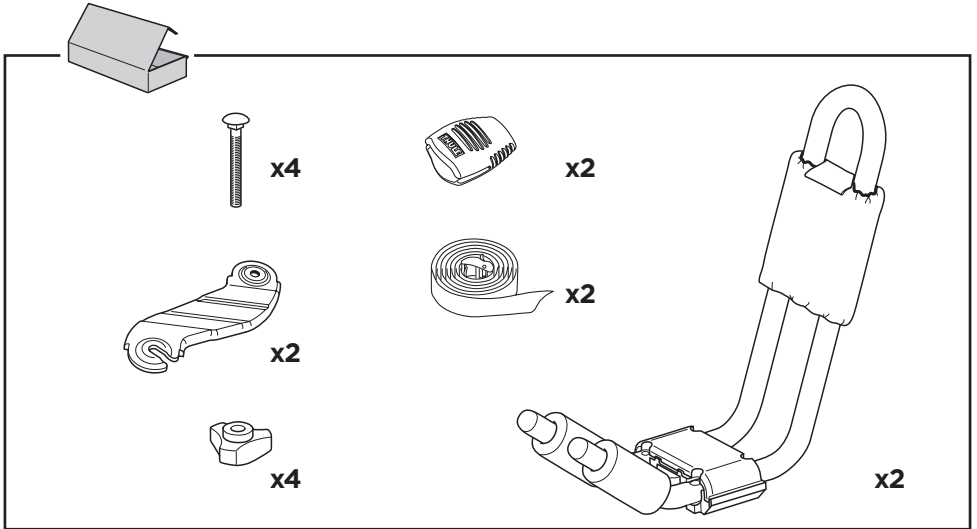

# ➤ Instructions

Kayak carrier

**CITY CRASH**

Complies with ISO norm

**835101**

C.20140820

501-6769-11

**2**