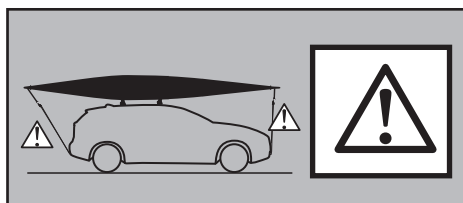

EN Accessories	UK Аксессуары
DE Zubehör	BG Принадлежности
FR Accessoires	CS Dopřloky
NL Accessoires	SK Príslušenstvo
IT Accessori	SL Dodatki
ES Accesorios	HR/BiH Dodaci
PT Acessórios	RO Accesorii
SV Tillbehör	HU Tartozékok
DK Tilbehør	EL Εξαρτήματα
NO Tilbehør	TR Aksesuarlar
FI Lisävarusteet	AR الملحقات
ET Lisavarustus	HE אביזרים
LV Piederumi	ZH 附件
LT Priedai	JA アクセサリー
PL Akcesoria	KO 액세서리
RU Аксессуары	TH อุปกรณ์เสริม