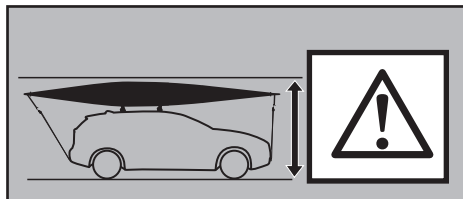

EN Accessories	UK Аксессуары
DE Zubehör	BG Принадлежности
FR Accessoires	CS Dopřloky
NL Accessoires	SK Príslušenstvo
IT Accessori	SL Dodatki
ES Accesorios	HR/BiH Dodaci
PT Acessórios	RO Accesorii
SV Tillbehör	HU Tartozékok
DK Tilbehør	EL Εξαρτήματα
NO Tilbehør	TR Aksesuarlar
FI Lisävarusteet	AR الملحقات
ET Lisavarustus	HE אביזרים
LV Piederumi	ZH 附件
LT Priedai	JA アクセサリー
PL Akcesoria	KO 액세서리
RU Аксессуары	TH อุปกรณ์เสริม