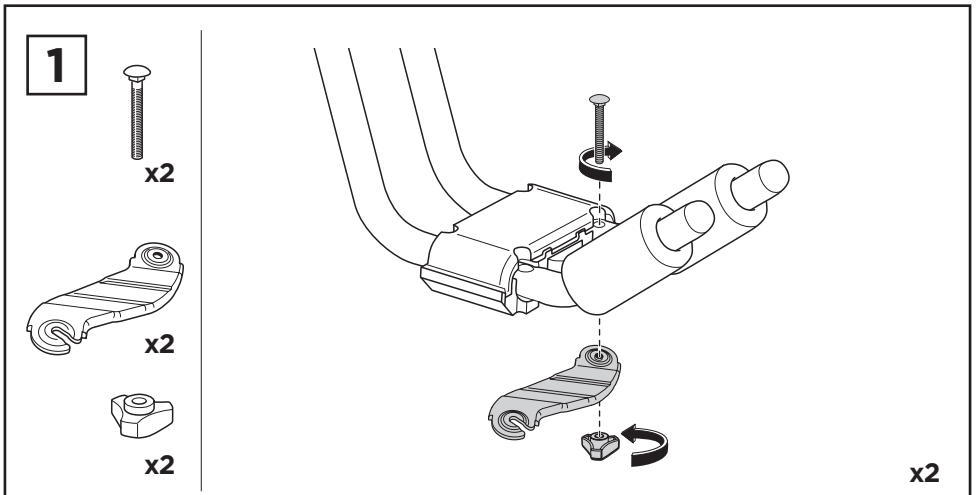

# ➤ Instructions

Kayak carrier

**CITY CRASH**

Complies with ISO norm

**835101**

C.20140820

501-6769-11

**2**