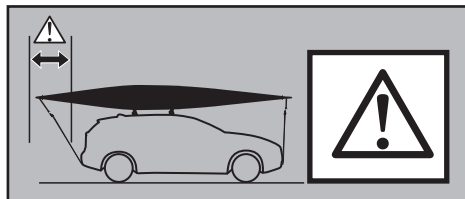

EN Accessories	UK Аксессуары
DE Zubehör	BG Принадлежности
FR Accessoires	CS Dopřloky
NL Accessoires	SK Príslušenstvo
IT Accessori	SL Dodatki
ES Accesorios	HR/BiH Dodaci
PT Acessórios	RO Accesorii
SV Tillbehör	HU Tartozékok
DK Tilbehør	EL Εξαρτήματα
NO Tilbehør	TR Aksesuarlar
FI Lisävarusteet	AR الملحقات
ET Lisavarustus	HE אביזרים
LV Piederumi	ZH 附件
LT Priedai	JA アクセサリー
PL Akcesoria	KO 액세서리
RU Аксессуары	TH อุปกรณ์เสริม