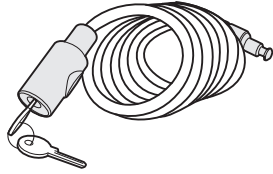

9904 3. Bremsleuchte 13-pin
3rd Brake-light 13-pin

9772

**Felgenadapter
Road Bike Adapter**

538

**Kabelschloss
Locking wire**

Thule One-Key System

544  (x4)

596  (x6)