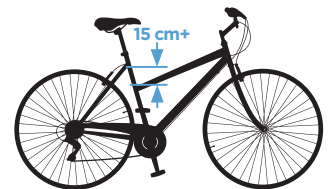

Thule RideAlong™ Bike Compatibility Chart

Fits most mountain bikes with a 26"-29" wheel size and road bikes using the 700c standard with a round (27.2-40mm diameter) or oval (maximum 40x55mm) seat tube. This is found on the standard road, mountain, and hybrid style bicycles.

COMPATIBLE SEAT TUBES

27.2-40mm
1.07-1.57"

max 40x55mm
max 1.57x2.16"

NON-COMPATIBLE SEAT TUBES

Square

Triangular

Carbon
Fiber

78mm/3"

Fits

Mountain Bike

Road Bike

Hybrid Bike

Women's Bike
Comfort Cruiser Bike

No
Fit

Full Suspension Mountain Bike

Some Comfort Cruiser Bikes