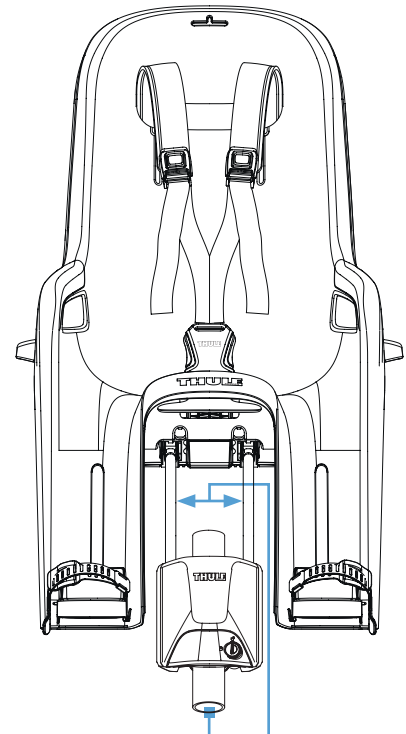

Thule RideAlong™ Bike Compatibility Chart

Fits most mountain bikes with a 26"-29" wheel size and road bikes using the 700c standard with a round (27.2-40mm diameter) or oval (maximum 40x55mm) seat tube. This is found on the standard road, mountain, and hybrid style bicycles.

COMPATIBLE SEAT TUBES

27.2-40mm
1.07-1.57"

max 40x55mm
max 1.57x2.16"

NON-COMPATIBLE SEAT TUBES

Square

Triangular

Carbon
Fiber

78mm/3"