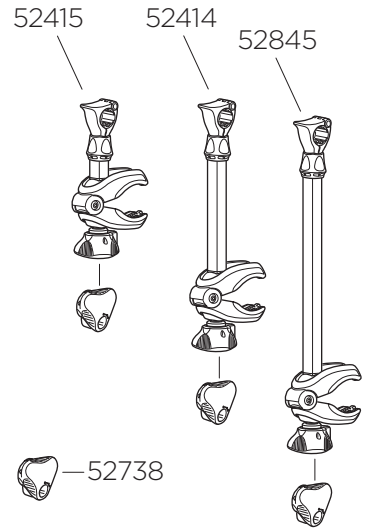

Thule EasyFold XT

THULE
SWEDEN

934

Key
No
N001-N200
Sparepart No
1500002001 - 1500002200

Key+Lock
= N.....

No
N001-N200
Sparepart No
1500001001 - 1500001200

Rubber Spring
52632

934100: 52850
934300: 52851