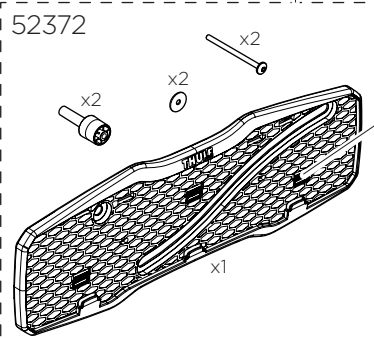

Thule EasyFold XT

THULE
SWEDEN

934

Key
No
N001-N200
Sparepart No
1500002001 - 1500002200

Key+Lock
= N.....

No
N001-N200
Sparepart No
1500001001 - 1500001200

Rubber Spring
52632

934100: 52850
934300: 52851