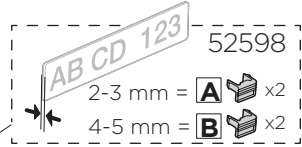

Thule EasyFold XT

THULE
SWEDEN

934

Key
No
N001-N200
Sparepart No
1500002001 - 1500002200

Key+Lock
= N.....

No
N001-N200
Sparepart No
1500001001 - 1500001200

Rubber Spring
52632

934100: 52850
934300: 52851