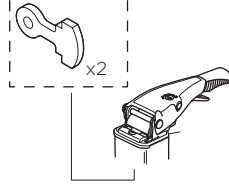

Thule EasyFold XT

THULE
SWEDEN

934

Key
No
N001-N200
Sparepart No
1500002001 - 1500002200

Key+Lock
= N.....

No
N001-N200
Sparepart No
1500001001 - 1500001200

Rubber Spring
52632

934100: 52850
934300: 52851