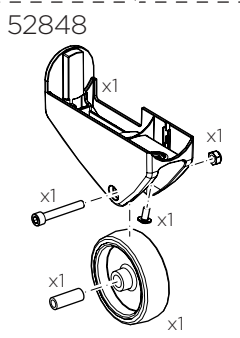

Thule EasyFold XT

THULE
SWEDEN

934

Key
No
N001-N200
Sparepart No
1500002001 - 1500002200

Key+Lock
= N.....

No
N001-N200
Sparepart No
1500001001 - 1500001200

Rubber Spring
52632

934100: 52850
934300: 52851