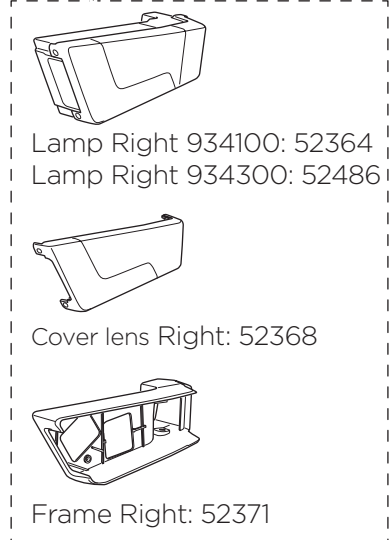

Thule EasyFold XT

THULE
SWEDEN

934

Key
No
N001-N200
Sparepart No
1500002001 - 1500002200

Key+Lock
= N.....

No
N001-N200
Sparepart No
1500001001 - 1500001200

Rubber Spring
52632

934100: 52850
934300: 52851