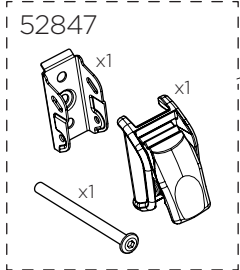

Thule EasyFold XT

THULE
SWEDEN

934

Key
No
N001-N200
Sparepart No
1500002001 - 1500002200

Key+Lock
= N.....

No
N001-N200
Sparepart No
1500001001 - 1500001200

Rubber Spring
52632

934100: 52850
934300: 52851