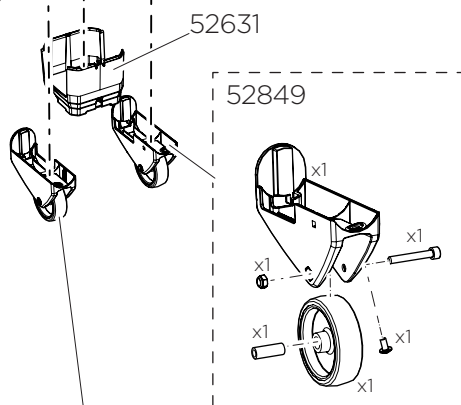

Thule EasyFold XT

THULE
SWEDEN

934

Key
No
N001-N200
Sparepart No
1500002001 - 1500002200

Key+Lock
= N.....

No
N001-N200
Sparepart No
1500001001 - 1500001200

Rubber Spring
52632

934100: 52850
934300: 52851