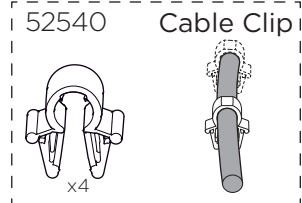

Thule EasyFold XT

THULE
SWEDEN

934

Key
No
N001-N200
Sparepart No
1500002001 - 1500002200

Key+Lock
= N.....

No
N001-N200
Sparepart No
1500001001 - 1500001200

Rubber Spring
52632

934100: 52850
934300: 52851