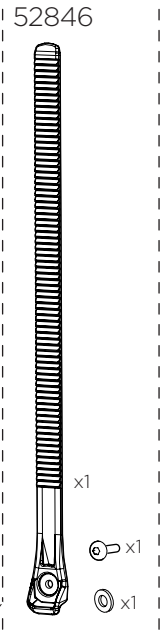

Thule EasyFold XT

THULE
SWEDEN

934

Key
No
N001-N200
Sparepart No
1500002001 - 1500002200

Key+Lock
= N.....

No
N001-N200
Sparepart No
1500001001 - 1500001200

Rubber Spring
52632

934100: 52850
934300: 52851