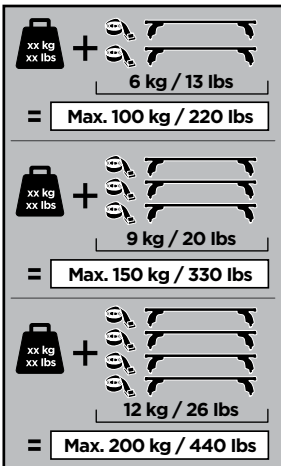

Thule XT Kit 3150

> Instructions

VW California, 4-dr Bus, **(T5)** 03-15, **(T6)** 15-

VW Caravelle, 4-dr Bus, **(T5)** 03-15, **(T6)** 15-

VW Multivan, 4-dr Bus, **(T5)** 03-15, **(T6)** 15-

VW Shuttle, 4-dr Bus, **(T5)** 03-15, **(T6)** 15-

VW Transporter, 4-dr Van, **(T5)** 03-15, **(T6)** 15-

This kit is only for vehicles with fixpoint mounting.

ISO 11154-E

183150

C.20150914
509-3150-01

Bring your life
thule.com

3

x1

4

x4

x4

A

x1

A

B

i