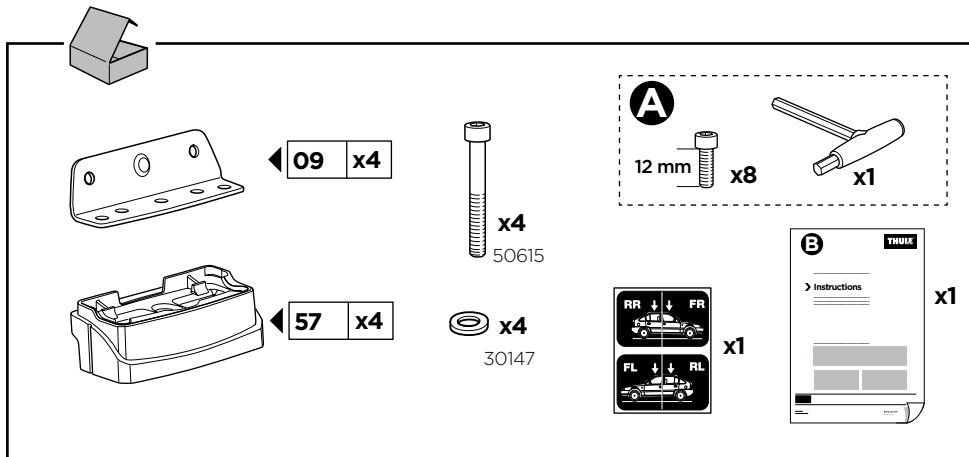

VW Transporter, 4-dr Van, **(T5)** 03-15, **(T6)** 15-

This kit is only for vehicles with fixpoint mounting.

ISO 11154-E

183150

C.20150914
509-3150-01

Bring your life
thule.com

3

x1

4

x4

x4

A

x1

A

B

i