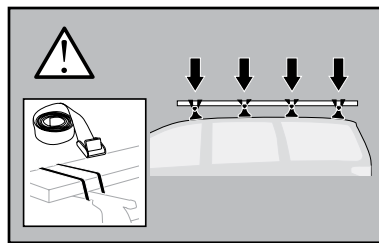

Thule XT Kit 3150

> Instructions

VW California, 4-dr Bus, **(T5)** 03-15, **(T6)** 15-

VW Caravelle, 4-dr Bus, **(T5)** 03-15, **(T6)** 15-

VW Multivan, 4-dr Bus, **(T5)** 03-15, **(T6)** 15-

VW Shuttle, 4-dr Bus, **(T5)** 03-15, **(T6)** 15-

VW Transporter, 4-dr Van, **(T5)** 03-15, **(T6)** 15-

This kit is only for vehicles with fixpoint mounting.

ISO 11154-E

183150

C.20150914
509-3150-01

Bring your life
thule.com

3

x1