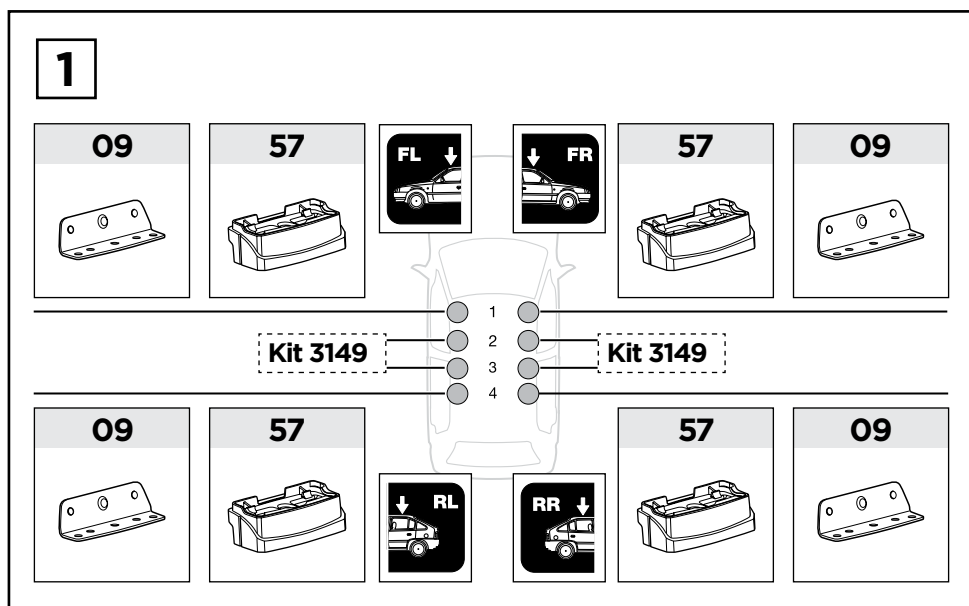

VW Transporter, 4-dr Van, **(T5)** 03-15, **(T6)** 15-

This kit is only for vehicles with fixpoint mounting.

ISO 11154-E

183150

C.20150914
509-3150-01

Bring your life
thule.com

3

x1

4

x4

x4

A

x1

A

B

i