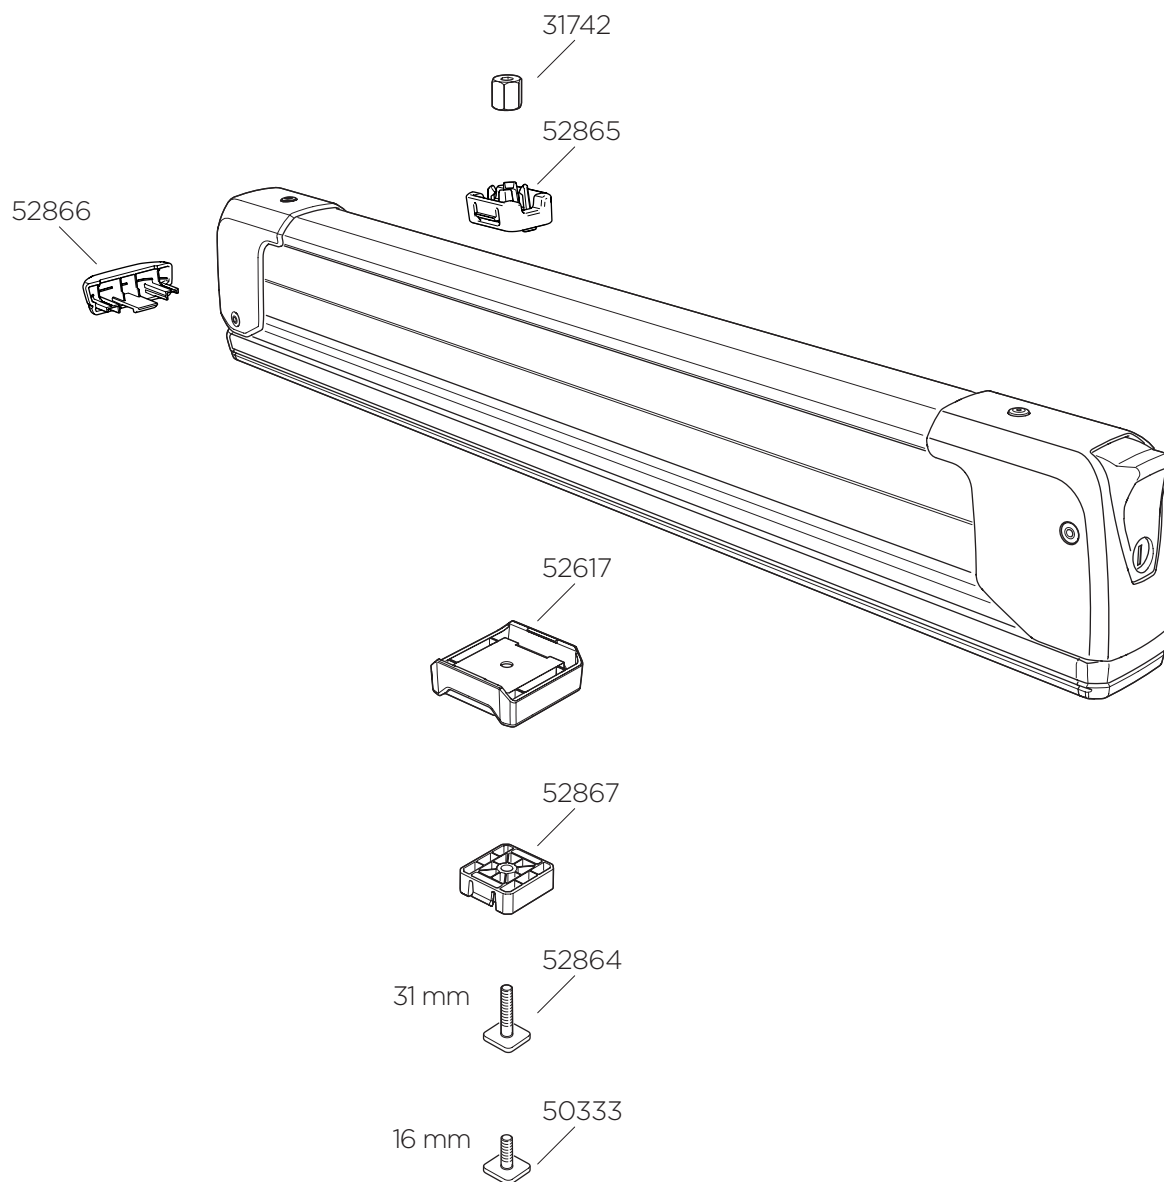

Thule SnowPack Extender

7325

THULE
SWEDEN

Thule SquareBar Adapter 8897 x4

No
N001-N200
Sparepart No
1500001001 - 1500001200

+

No
N001-N200
Sparepart No
1500002001 - 1500002200

» PART OF THULE GROUP