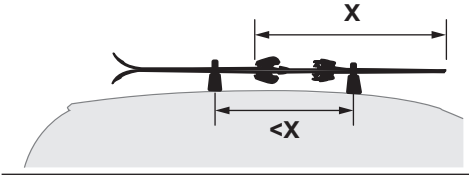

CITY CRASH
Complies with ISO norm

Thule WingBar

Thule AeroBar

Thule SlideBar

+

Thule SquareBar Adapter 8897

=

Thule SquareBar

i

5.4 kg

625 mm

max: x2

x5

x5

1

2