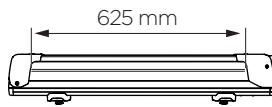

CITY CRASH
Complies with ISO norm

Thule WingBar

Thule AeroBar

Thule SlideBar

+

Thule SquareBar Adapter 8897

=

Thule SquareBar

i

5.4 kg

625 mm

max: x2

x5

x5

1

2