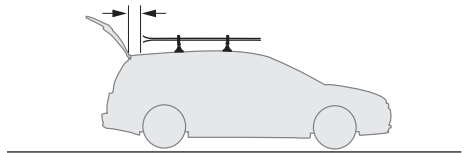

i

5.4 kg

625 mm

max: x2

x5

x5