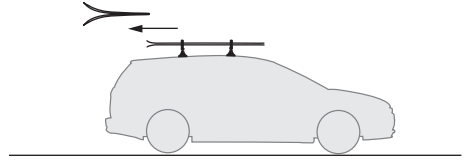

i

5.4 kg

625 mm

max: x2

x5

x5