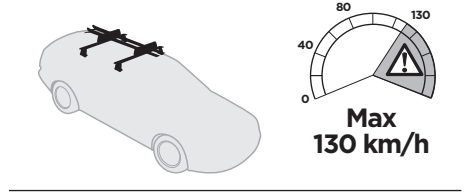

CITY CRASH
Complies with ISO norm

Thule WingBar

Thule AeroBar

Thule SlideBar

+

Thule SquareBar Adapter 8897

=

Thule SquareBar

i

5.4 kg

625 mm

max: x2

x5

x5

1

2