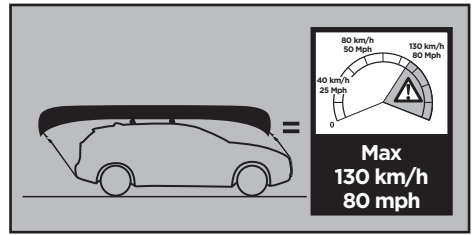

EN Accessories	UK Аксессуары	831 USA	839 USA
DE Zubehör	BG Принадлежности	832 USA	855
FR Accessoires	CS Dopřikry	841	
NL Accessoires	SK Príslušenstvo		x2
IT Accessori	SL Dodatki		x2
ES Accesorios	HR/BiH Dodaci	882/XAdapt12	
PT Acessórios	RO Accesorii		x4
SV Tillbehör	HU Tartozékok		x4
DK Tilbehør	EL Εξαρτήματα		x1
NO Tilbehør	TR Aksesuarlar		
FI Lisävarusteet	AR الملحقا		
ET Lisavarustus	HE אביזרים		
LV Piederumi	ZH 附件		
LT Priedai	JA アクセサリー		
PL Akcesoria	KO 액세서리		
RU Аксессуары	TH อุปกรณ์เสริม		

Thule One-Key System

512		(x2)
544		(x4)
596		(x6)
588		(x8)
452		(x12)