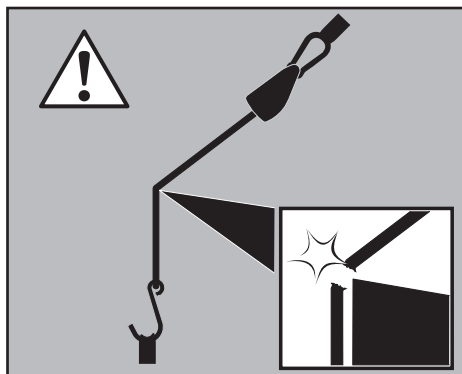

EN Open	NO Åpne	CS Otvírání	فتح AR
DE Öffnen	FI Auki	SK Otváranie	פתח HE
FR Ouvert	ET Avatud	SL Odprite	
NL Openen	LV Atvert	HR/BiH Otvoreno	ZH 开启
IT Aprire	LT Atidaryti	RO Deschidere	JA 開く
ES Abrir	PL Otwieranie	HU Nyitás	KO 열기
PT Aberto	RU Открыть	EL Άνοιγμα	TH เปิด
SV Öppna	UK Відкрити	TR Aç	
DK Åbn	BG Отваряне