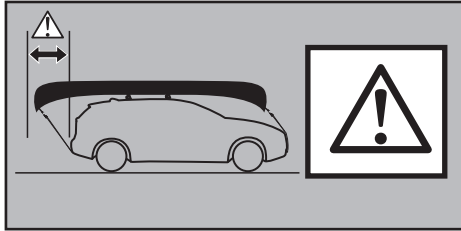

EN Accessories	UK Аксессуары	831 USA	839 USA
DE Zubehör	BG Принадлежности	832 USA	855
FR Accessoires	CS Dopřikry	841	
NL Accessoires	SK Príslušenstvo		x2
IT Accessori	SL Dodatki		x2
ES Accesorios	HR/BiH Dodaci	882/XAdapt12	
PT Acessórios	RO Accesorii		x4
SV Tillbehör	HU Tartozékok		x4
DK Tilbehør	EL Εξαρτήματα		x1
NO Tilbehør	TR Aksesuarlar		
FI Lisävarusteet	AR الملحقا		
ET Lisavarustus	HE אביזרים		
LV Piederumi	ZH 附件		
LT Priedai	JA アクセサリー		
PL Akcesoria	KO 액세서리		
RU Аксессуары	TH อุปกรณ์เสริม		

Thule One-Key System

512		(x2)
544		(x4)
596		(x6)
588		(x8)
452		(x12)