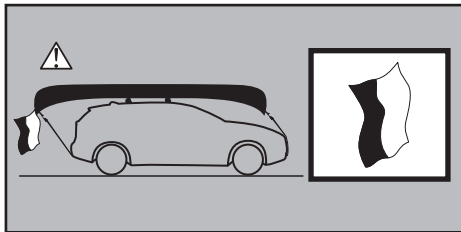

EN Accessories	UK Аксессуары	831 USA	839 USA
DE Zubehör	BG Принадлежности	832 USA	855
FR Accessoires	CS Dopřikry	841	
NL Accessoires	SK Príslušenstvo		x2
IT Accessori	SL Dodatki		x2
ES Accesorios	HR/BiH Dodaci	882/XAdapt12	
PT Acessórios	RO Accesorii		x4
SV Tillbehör	HU Tartozékok		x4
DK Tilbehør	EL Εξαρτήματα		x1
NO Tilbehør	TR Aksesuarlar		
FI Lisävarusteet	AR الملحقا		
ET Lisavarustus	HE אביזרים		
LV Piederumi	ZH 附件		
LT Priedai	JA アクセサリー		
PL Akcesoria	KO 액세서리		
RU Аксессуары	TH อุปกรณ์เสริม		

Thule One-Key System

512		(x2)
544		(x4)
596		(x6)
588		(x8)
452		(x12)