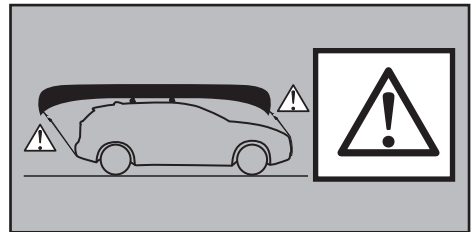

EN Accessories	UK Аксессуары	831 USA	839 USA
DE Zubehör	BG Принадлежности	832 USA	855
FR Accessoires	CS Dopřikry	841	
NL Accessoires	SK Príslušenstvo		x2
IT Accessori	SL Dodatki		x2
ES Accesorios	HR/BiH Dodaci	882/XAdapt12	
PT Acessórios	RO Accesorii		x4
SV Tillbehör	HU Tartozékok		x4
DK Tilbehør	EL Εξαρτήματα		x1
NO Tilbehør	TR Aksesuarlar		
FI Lisävarusteet	AR الملحقا		
ET Lisavarustus	HE אביזרים		
LV Piederumi	ZH 附件		
LT Priedai	JA アクセサリー		
PL Akcesoria	KO 액세서리		
RU Аксессуары	TH อุปกรณ์เสริม		

Thule One-Key System

512		(x2)
544		(x4)
596		(x6)
588		(x8)
452		(x12)