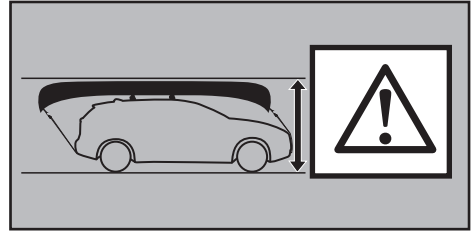

EN Accessories	UK Аксессуары	831 USA	839 USA
DE Zubehör	BG Принадлежности	832 USA	855
FR Accessoires	CS Dopřikry	841	
NL Accessoires	SK Príslušenstvo		x2
IT Accessori	SL Dodatki		x2
ES Accesorios	HR/BiH Dodaci	882/XAdapt12	
PT Acessórios	RO Accesorii		x4
SV Tillbehör	HU Tartozékok		x4
DK Tilbehør	EL Εξαρτήματα		x1
NO Tilbehør	TR Aksesuarlar		
FI Lisävarusteet	AR الملحقا		
ET Lisavarustus	HE אביזרים		
LV Piederumi	ZH 附件		
LT Priedai	JA アクセサリー		
PL Akcesoria	KO 액세서리		
RU Аксессуары	TH อุปกรณ์เสริม		

Thule One-Key System

512		(x2)
544		(x4)
596		(x6)
588		(x8)
452		(x12)