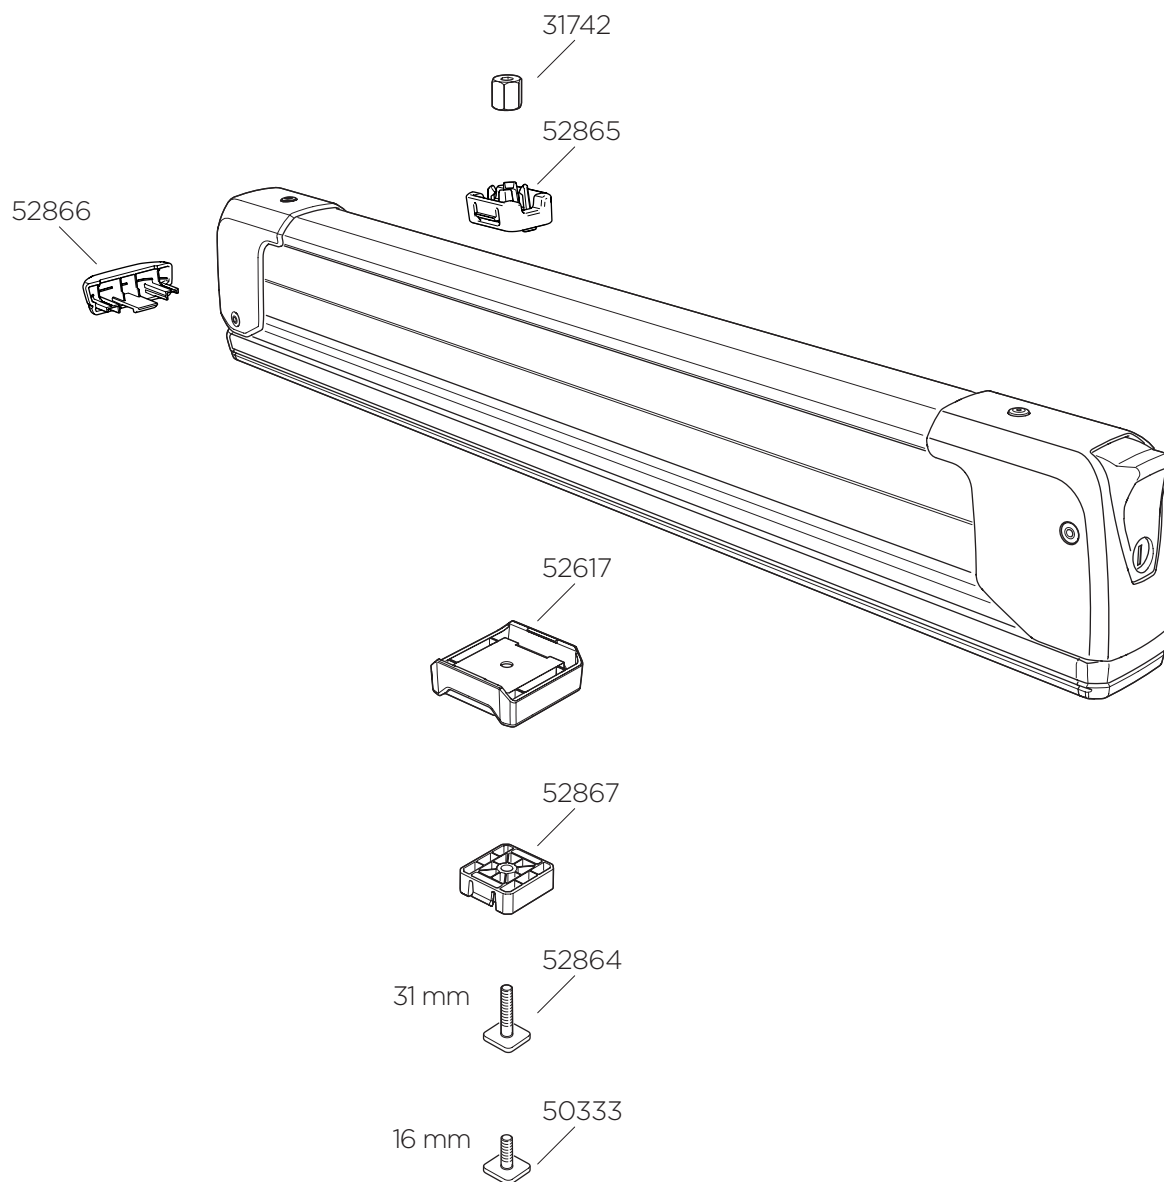

Thule SnowPack Extender

7325

THULE
SWEDEN

Thule SquareBar Adapter 8897 x4

No
N001-N200
Sparepart No
1500001001 - 1500001200

No
N001-N200
Sparepart No
1500002001 - 1500002200

» PART OF THULE GROUP